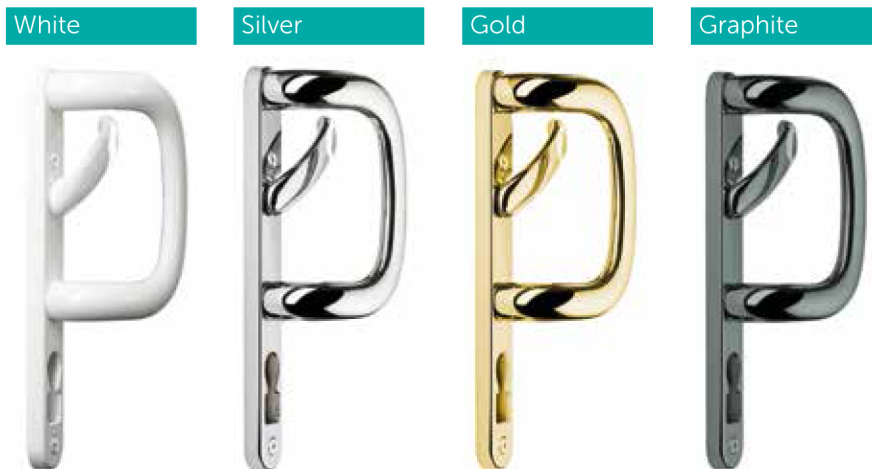

Patio Door Handle Colours

The Rehau sliding door comes with easy to operate D-handles in the following colours: