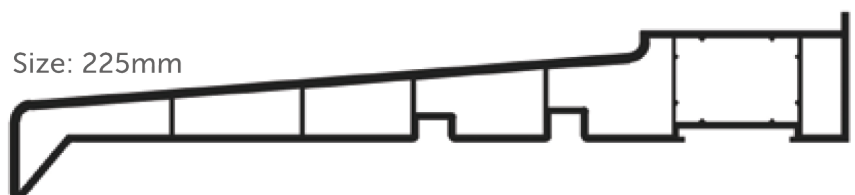

## *Sizes:*

- 95mm
- 150mm
- 225mm  
(limited colours available)

## *Colours:*

- White
- Mahogany
- Oak
- Cream
- Black
- Rosewood
- Anthracite Grey
- White Grain

Size: 95mm

Size: 150mm

Size: 225mm