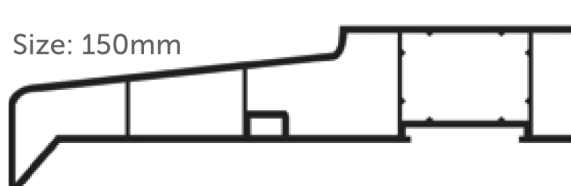

## *Sizes:*

- 95mm
- 150mm
- 225mm  
(limited colours available)

## *Colours:*

- White
- Mahogany
- Oak
- Cream
- Black
- Rosewood
- Anthracite Grey
- White Grain

Size: 95mm

Size: 150mm

Size: 225mm