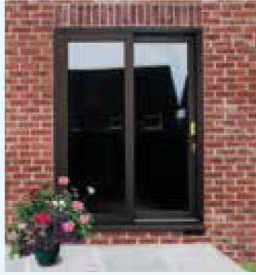

# Door Styles

Choose from our contemporary range of doors:

- Residential Doors
- French Doors
- Patio/Sliding Doors
- Stable Doors
- Aluminium Bi-folding Doors

## French Doors

French doors are double opening, allowing homeowners to enjoy their outdoor space like an extension to their home. Even when closed they allow in more light and offer enhanced views of the surrounding area. Our doors come with double handles as standard as well as shootbolt locks with the option to upgrade to hook locks if required.