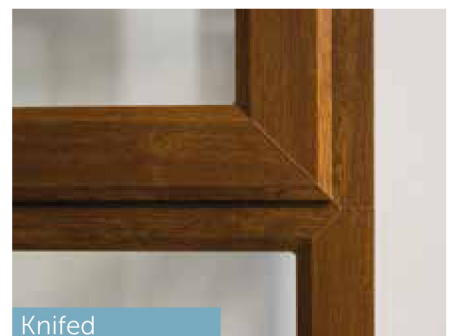

Corner Finish

- White – Grooved finish
- Foil and Foil on White – Knifed finish