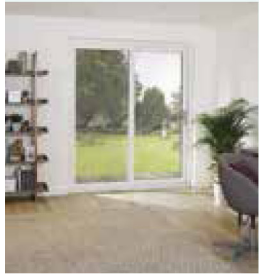

# Door Styles

Choose from our contemporary range of doors:

- Residential Doors
- French Doors
- Patio/Sliding Doors
- Stable Doors
- Aluminium Bi-folding Doors

## French Doors

French doors are double opening, allowing homeowners to enjoy their outdoor space like an extension to their home. Even when closed they allow in more light and offer enhanced views of the surrounding area. Our doors come with double handles as standard as well as shootbolt locks with the option to upgrade to hook locks if required.