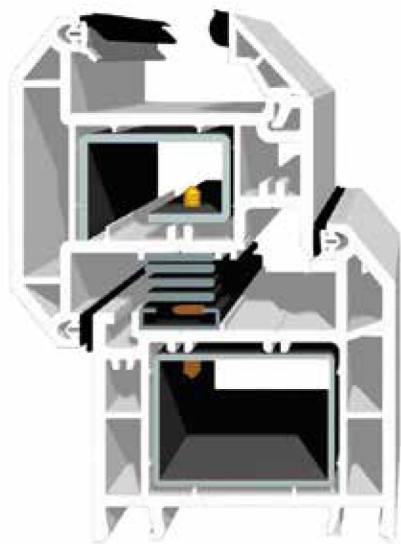

Profile Systems

Our windows and doors come in two systems:

- *REHAU TOTAL70C (70mm chamfered)*
- *REHAU TOTAL70S (sculptured)*

Each type of system is multi-chambered depending upon the specification required. The more chambers, the more thermally efficient the product.

Fabricator Accreditations

*REHAU TOTAL70C
(70mm chamfered)*

- A traditional chamfered frame
- 3, 5 or 6 chambers