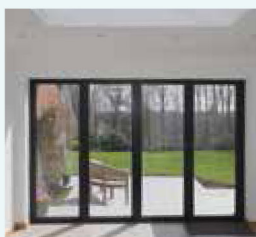

Stable Doors

Stable doors provide a charming entrance to the home and their style makes them ideal for cottages, terraces and older properties with character. Our stable doors offer a tilt and turn system on the top half. A wide choice of colours, door furniture and locks are available.